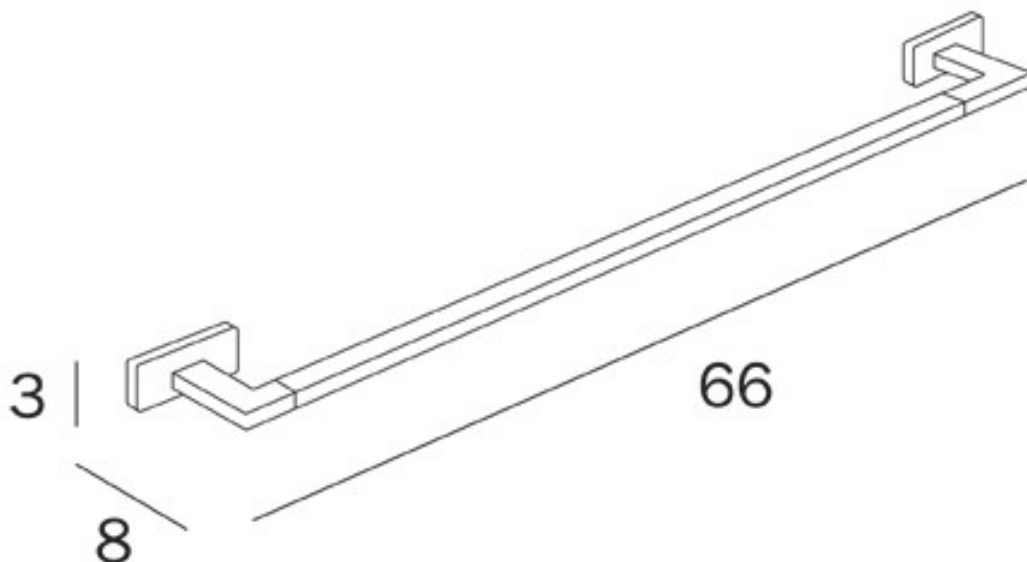

Available Colours:

- Chrome - A1818C CR
- Matte White - A1818C WM
- Matte Black - A1818C NE
- Brushed Nickel - A1818C AC
- Black Chrome - A1818C CF
- Brushed Black Chrome - A1818C CG
- Gold Plate - A1818C DR
- Rose Gold - A1818C OR
- Brushed Rose Gold - A1818C OS
- Bronze - A1818C BZ

Manufactured in Italy

2 Year Replacement Warranty